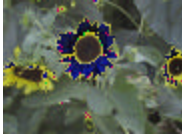

Habitat Tracker©

Plant Varieties by Height Range

Report Criteria: Plant Group = Flower and Light Preference = Full Sun

<i>Plant</i>	<i>Color</i>	<i>Light</i>	<i>Moisture</i>	<i>Blooms</i>	<i>Soil</i>
<i>3 feet</i>					
Iris, Blue	Blue	Full Sun	Any Moisture	Spring	
Iris, Pink	Peach	Full Sun	Any Moisture	Spring	
Iris, Purple	Purple	Full Sun	Any Moisture	Spring	
Iris, Superstition	Blue	Full Sun	Any Moisture	Spring	
Spider plant, Queen Series	Purple	Full Sun	Average Moisture	Summer	Average
Tickseed, Sunray		Full Sun	Moist	Summer	Any
<i>4 to 5 feet</i>					
Phlox, Garden		Full Sun to Light Shade	Any Moisture	Summer	Average
Sunflower, Mammoth	Yellow	Full Sun	Average Moisture	Summer	Any
<i>4 to 6 feet</i>					
Canna, City of Portland	Pink	Full Sun	Average to Moist	Summer	Any
Rudbeckia, Garden		Full Sun	Average to Dry	Summer	Average
<i>5 to 6 feet</i>					
Althea, Double	Red	Full Sun	Moist	Summer	Average, well drained
Sunflower, Giganteus	Yellow	Full Sun	Average Moisture	Summer	Average, well drained
<i>Climber</i>					
Morning Glory, Tall, Mixed		Full Sun	Any Moisture	Summer	Rich, light, well drained